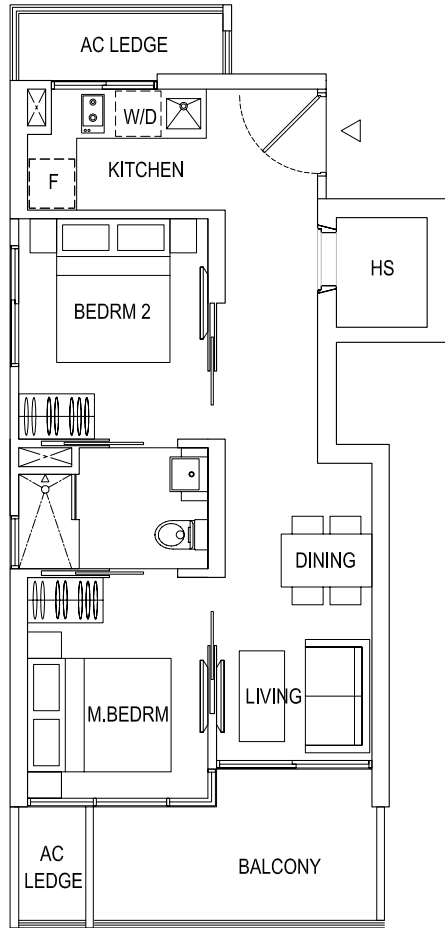

ROBINSON SUITES
RESIDENTIAL APARTMENTS

Type A2 - 1+1BR | 45 sq.m. / 484 sq.ft.

03 - # -03 # -03 - # -03 | inclusive of A/C Ledge & Balcony

ROBINSON SUITES
RESIDENTIAL APARTMENTS

Type A3 - 1+1BR | 46 sq.m. / 495 sq.ft.

-04 - # -04 # -04 - # -04 | inclusive of A/C Ledge & Balcony

ROBINSON SUITES
RESIDENTIAL APARTMENTS

Type B1 - 2BR | 56 sq.m. / 603 sq.ft.
-01 - # -01 # -01 - # 01 | inclusive of A/C Ledge & Balcony

ROBINSON SUITES
RESIDENTIAL APARTMENTS

Type A1 - 1+1BR | 47 sq.m. / 506 sq.ft.
-02 - # -02 # -02 - # -02 | inclusive of A/C Ledge & Balcony

ROBINSON SUITES

RESIDENTIAL APARTMENTS

Type B2 - 2BR | 57 sq.m. / 614 sq.ft.

-05 - # 05 # 05 - # -05 | inclusive of A/C Ledge & Balcony