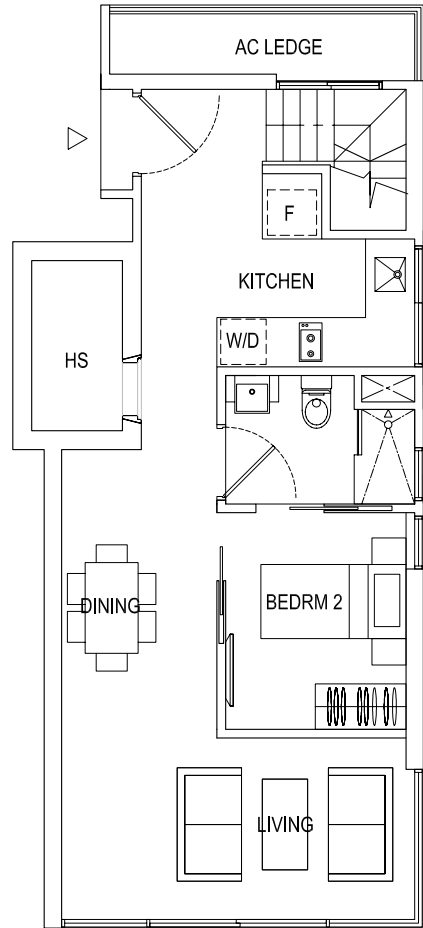

ROBINSON SUITES

RESIDENTIAL APARTMENTS

LOWER STOREY

UPPER STOREY

Type PHA - 2BR | 131 sq.m. / 1410 sq.ft.

-01 | inclusive of A/C Ledge & Roof Garden

LOWER STOREY

Type PHB - 1+1BR | 102 sq.m. / 1098 sq.ft.

-02 | inclusive of A/C Ledge & Roof Garden

LOWER STOREY

UPPER STOREY

Type PHC - 1+1BR | 101 sq.m. / 1087 sq.ft.

-03 | inclusive of A/C Ledge & Roof Garden

LOWER STOREY

UPPER STOREY

Type PHD - 1+1BR | 101 sq.m. / 1087 sq.ft.

-04 | inclusive of A/C Ledge & Roof Garden

ROBINSON SUITES

RESIDENTIAL APARTMENTS

LOWER STOREY

UPPER STOREY

Type PHE - 2BR | 125 sq.m. / 1346 sq.ft.

-05 | inclusive of A/C Ledge & Roof Garden