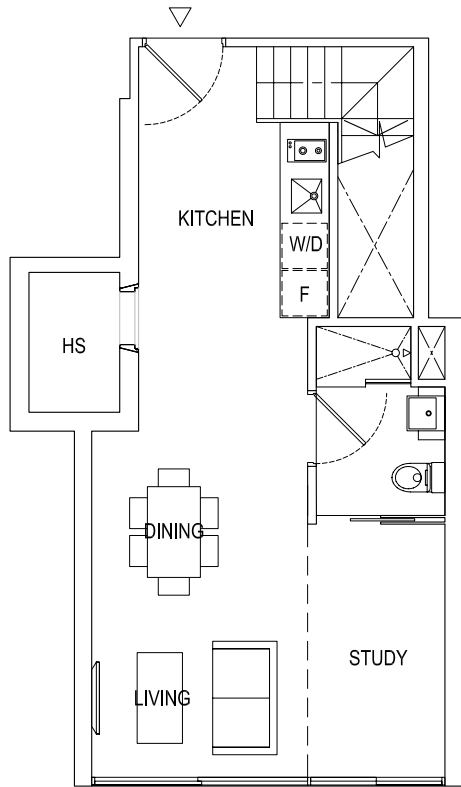

ROBINSON SUITES

RESIDENTIAL APARTMENTS

LOWER STOREY

UPPER STOREY

Type PHA - 2BR | 131 sq.m. / 1410 sq.ft.

-01 | inclusive of A/C Ledge & Roof Garden

LOWER STOREY

Type PHB - 1+1BR | 102 sq.m. / 1098 sq.ft.

-02 | inclusive of A/C Ledge & Roof Garden

LOWER STOREY

UPPER STOREY

Type PHC - 1+1BR | 101 sq.m. / 1087 sq.ft.

-03 | inclusive of A/C Ledge & Roof Garden

LOWER STOREY

UPPER STOREY

Type PHD - 1+1BR | 101 sq.m. / 1087 sq.ft.

-04 | inclusive of A/C Ledge & Roof Garden

ROBINSON SUITES

RESIDENTIAL APARTMENTS

LOWER STOREY

UPPER STOREY

Type PHE - 2BR | 125 sq.m. / 1346 sq.ft.

-05 | inclusive of A/C Ledge & Roof Garden