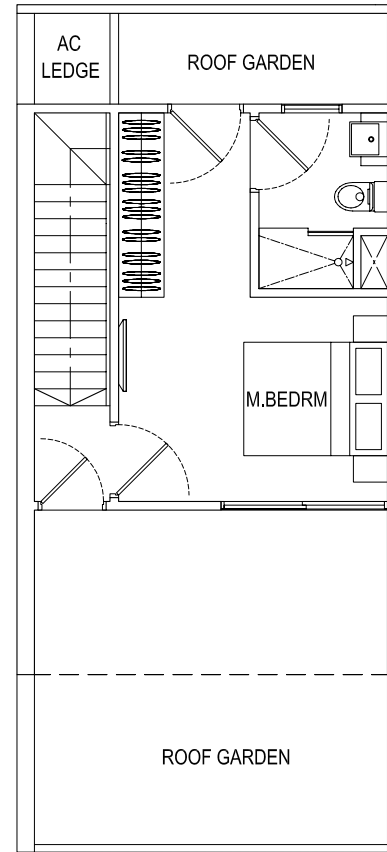

ROBINSON SUITES

RESIDENTIAL APARTMENTS

Type G1 - 2BR | 90 sq.m. / 969 sq.ft.

-01 | inclusive of A/C Ledge & Private Terrace

Type G2 - 2BR | 93 sq.m. / 1001 sq.ft.

-05 | inclusive of A/C Ledge & Private Terrace

ROBINSON SUITES

RESIDENTIAL APARTMENTS

LOWER STOREY

UPPER STOREY

Type PHA - 2BR | 131 sq.m. / 1410 sq.ft.

-01 | inclusive of A/C Ledge & Roof Garden

LOWER STOREY

Type PHB - 1+1BR | 102 sq.m. / 1098 sq.ft.

-02 | inclusive of A/C Ledge & Roof Garden

LOWER STOREY

UPPER STOREY

Type PHC - 1+1BR | 101 sq.m. / 1087 sq.ft.

-03 | inclusive of A/C Ledge & Roof Garden

LOWER STOREY

UPPER STOREY

Type PHD - 1+1BR | 101 sq.m. / 1087 sq.ft.