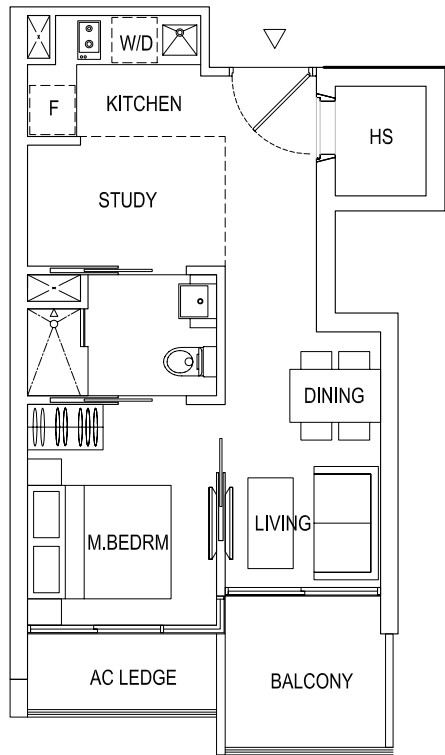

ROBINSON SUITES
RESIDENTIAL APARTMENTS

Type A2 - 1+1BR | 45 sq.m. / 484 sq.ft.

03 - # -03 # -03 - # -03 | inclusive of A/C Ledge & Balcony

ROBINSON SUITES
RESIDENTIAL APARTMENTS

Type A3 - 1+1BR | 46 sq.m. / 495 sq.ft.

-04 - # -04 # -04 - # -04 | inclusive of A/C Ledge & Balcony

ROBINSON SUITES
RESIDENTIAL APARTMENTS

Type B1 - 2BR | 56 sq.m. / 603 sq.ft.
-01 - # -01 # -01 - # 01 | inclusive of A/C Ledge & Balcony

ROBINSON SUITES
RESIDENTIAL APARTMENTS

Type A1 - 1+1BR | 47 sq.m. / 506 sq.ft.
-02 - # -02 # -02 - # -02 | inclusive of A/C Ledge & Balcony

ROBINSON SUITES

RESIDENTIAL APARTMENTS

Type B2 - 2BR | 57 sq.m. / 614 sq.ft.

-05 - # 05 # 05 - # -05 | inclusive of A/C Ledge & Balcony