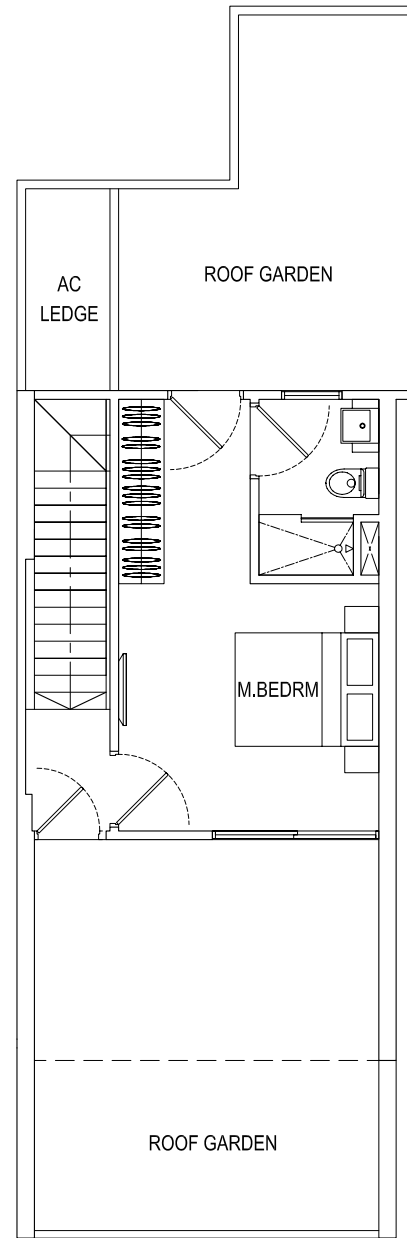

ROBINSON SUITES

RESIDENTIAL APARTMENTS

Type G1 - 2BR | 90 sq.m. / 969 sq.ft.

-01 | inclusive of A/C Ledge & Private Terrace

Type G2 - 2BR | 93 sq.m. / 1001 sq.ft.

-05 | inclusive of A/C Ledge & Private Terrace

ROBINSON SUITES

RESIDENTIAL APARTMENTS

LOWER STOREY

UPPER STOREY

Type PHA - 2BR | 131 sq.m. / 1410 sq.ft.

-01 | inclusive of A/C Ledge & Roof Garden

LOWER STOREY

Type PHB - 1+1BR | 102 sq.m. / 1098 sq.ft.

-02 | inclusive of A/C Ledge & Roof Garden

LOWER STOREY

UPPER STOREY

Type PHC - 1+1BR | 101 sq.m. / 1087 sq.ft.

-03 | inclusive of A/C Ledge & Roof Garden

LOWER STOREY

UPPER STOREY

Type PHD - 1+1BR | 101 sq.m. / 1087 sq.ft.