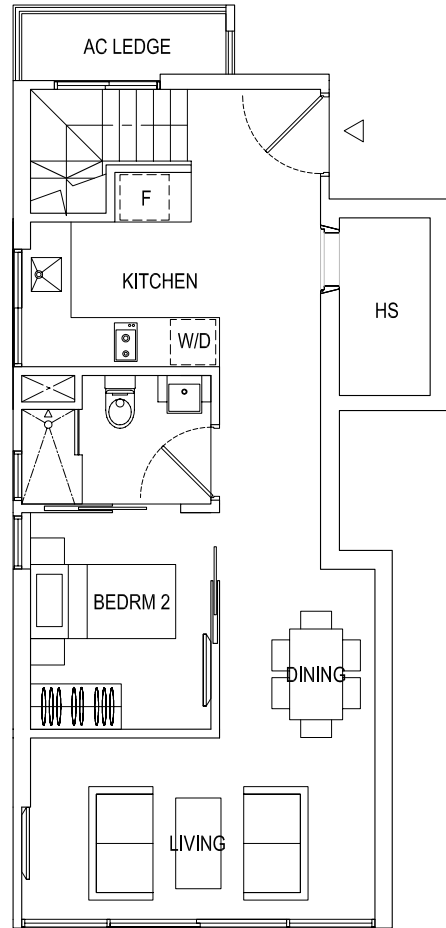

-04 - # -04 # -04 - # -04 | inclusive of A/C Ledge & Balcony

ROBINSON SUITES
RESIDENTIAL APARTMENTS

Type B1 - 2BR | 56 sq.m. / 603 sq.ft.
-01 - # -01 # -01 - # 01 | inclusive of A/C Ledge & Balcony

ROBINSON SUITES
RESIDENTIAL APARTMENTS

Type A1 - 1+1BR | 47 sq.m. / 506 sq.ft.
-02 - # -02 # -02 - # -02 | inclusive of A/C Ledge & Balcony

ROBINSON SUITES

RESIDENTIAL APARTMENTS

Type B2 - 2BR | 57 sq.m. / 614 sq.ft.

-05 - # 05 # 05 - # -05 | inclusive of A/C Ledge & Balcony

ROBINSON SUITES

RESIDENTIAL APARTMENTS

Type G1 - 2BR | 90 sq.m. / 969 sq.ft.

-01 | inclusive of A/C Ledge & Private Terrace

Type G2 - 2BR | 93 sq.m. / 1001 sq.ft.

-05 | inclusive of A/C Ledge & Private Terrace

ROBINSON SUITES

RESIDENTIAL APARTMENTS

LOWER STOREY

UPPER STOREY

Type PHA - 2BR | 131 sq.m. / 1410 sq.ft.

-01 | inclusive of A/C Ledge & Roof Garden

LOWER STOREY

Type PHB - 1+1BR | 102 sq.m. / 1098 sq.ft.