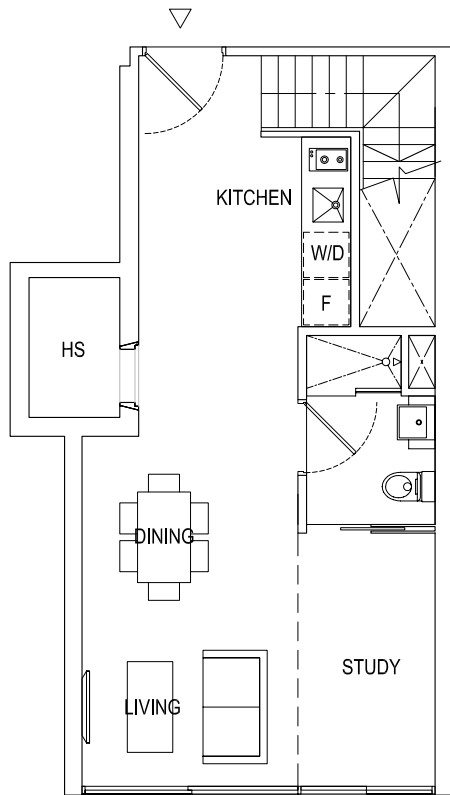

ROBINSON SUITES

RESIDENTIAL APARTMENTS

Type G1 - 2BR | 90 sq.m. / 969 sq.ft.

-01 | inclusive of A/C Ledge & Private Terrace

Type G2 - 2BR | 93 sq.m. / 1001 sq.ft.

-05 | inclusive of A/C Ledge & Private Terrace

ROBINSON SUITES

RESIDENTIAL APARTMENTS

LOWER STOREY

UPPER STOREY

Type PHA - 2BR | 131 sq.m. / 1410 sq.ft.

-01 | inclusive of A/C Ledge & Roof Garden

LOWER STOREY

Type PHB - 1+1BR | 102 sq.m. / 1098 sq.ft.

-02 | inclusive of A/C Ledge & Roof Garden

LOWER STOREY

UPPER STOREY

Type PHC - 1+1BR | 101 sq.m. / 1087 sq.ft.

-03 | inclusive of A/C Ledge & Roof Garden

LOWER STOREY

UPPER STOREY

Type PHD - 1+1BR | 101 sq.m. / 1087 sq.ft.

-04 | inclusive of A/C Ledge & Roof Garden

ROBINSON SUITES

RESIDENTIAL APARTMENTS

LOWER STOREY

UPPER STOREY

Type PHE - 2BR | 125 sq.m. / 1346 sq.ft.

-05 | inclusive of A/C Ledge & Roof Garden