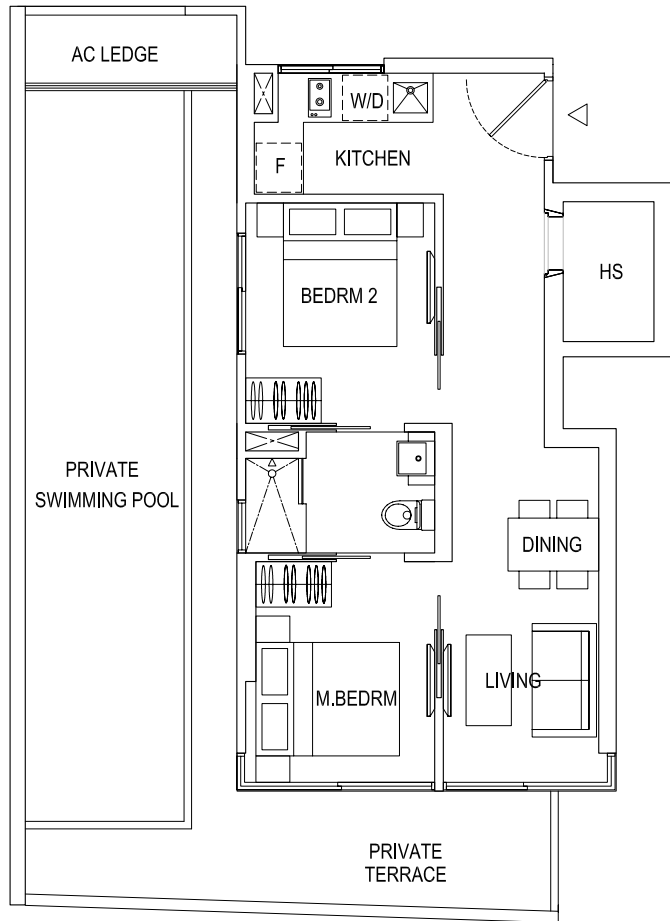

-04 - # -04 # -04 - # -04 | inclusive of A/C Ledge & Balcony

ROBINSON SUITES
RESIDENTIAL APARTMENTS

Type B1 - 2BR | 56 sq.m. / 603 sq.ft.
-01 - # -01 # -01 - # 01 | inclusive of A/C Ledge & Balcony

ROBINSON SUITES
RESIDENTIAL APARTMENTS

Type A1 - 1+1BR | 47 sq.m. / 506 sq.ft.
-02 - # -02 # -02 - # -02 | inclusive of A/C Ledge & Balcony

ROBINSON SUITES

RESIDENTIAL APARTMENTS

Type B2 - 2BR | 57 sq.m. / 614 sq.ft.

-05 - # 05 # 05 - # -05 | inclusive of A/C Ledge & Balcony

ROBINSON SUITES

RESIDENTIAL APARTMENTS

Type G1 - 2BR | 90 sq.m. / 969 sq.ft.

-01 | inclusive of A/C Ledge & Private Terrace

Type G2 - 2BR | 93 sq.m. / 1001 sq.ft.

-05 | inclusive of A/C Ledge & Private Terrace

ROBINSON SUITES

RESIDENTIAL APARTMENTS

LOWER STOREY

UPPER STOREY

Type PHA - 2BR | 131 sq.m. / 1410 sq.ft.

-01 | inclusive of A/C Ledge & Roof Garden

LOWER STOREY

Type PHB - 1+1BR | 102 sq.m. / 1098 sq.ft.