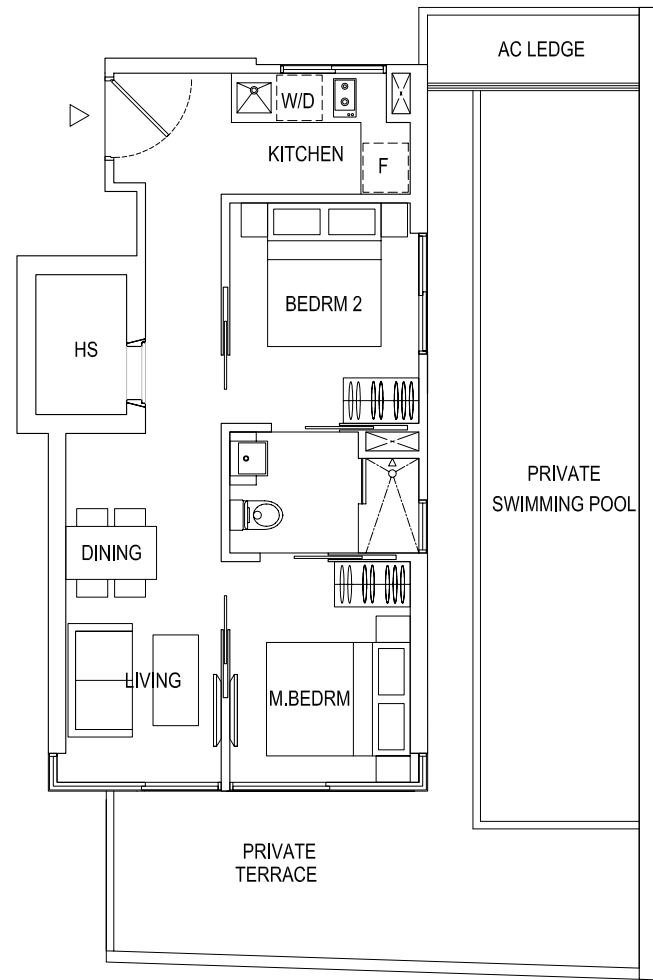

-04 - # -04 # -04 - # -04 | inclusive of A/C Ledge & Balcony

ROBINSON SUITES
RESIDENTIAL APARTMENTS

Type B1 - 2BR | 56 sq.m. / 603 sq.ft.
-01 - # -01 # -01 - # 01 | inclusive of A/C Ledge & Balcony

ROBINSON SUITES
RESIDENTIAL APARTMENTS

Type A1 - 1+1BR | 47 sq.m. / 506 sq.ft.
-02 - # -02 # -02 - # -02 | inclusive of A/C Ledge & Balcony

ROBINSON SUITES

RESIDENTIAL APARTMENTS

Type B2 - 2BR | 57 sq.m. / 614 sq.ft.

-05 - # 05 # 05 - # -05 | inclusive of A/C Ledge & Balcony

ROBINSON SUITES

RESIDENTIAL APARTMENTS

Type G1 - 2BR | 90 sq.m. / 969 sq.ft.

-01 | inclusive of A/C Ledge & Private Terrace

Type G2 - 2BR | 93 sq.m. / 1001 sq.ft.

-05 | inclusive of A/C Ledge & Private Terrace

ROBINSON SUITES

RESIDENTIAL APARTMENTS

LOWER STOREY

UPPER STOREY

Type PHA - 2BR | 131 sq.m. / 1410 sq.ft.

-01 | inclusive of A/C Ledge & Roof Garden

LOWER STOREY

Type PHB - 1+1BR | 102 sq.m. / 1098 sq.ft.