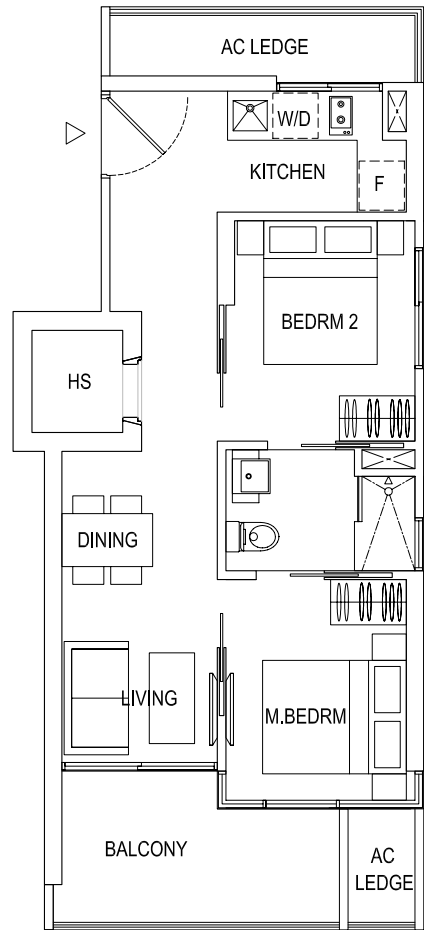

ROBINSON SUITES
RESIDENTIAL APARTMENTS

Type A2 - 1+1BR | 45 sq.m. / 484 sq.ft.

03 - # -03 # -03 - # -03 | inclusive of A/C Ledge & Balcony

ROBINSON SUITES
RESIDENTIAL APARTMENTS

Type A3 - 1+1BR | 46 sq.m. / 495 sq.ft.

-04 - # -04 # -04 - # -04 | inclusive of A/C Ledge & Balcony

ROBINSON SUITES
RESIDENTIAL APARTMENTS

Type B1 - 2BR | 56 sq.m. / 603 sq.ft.
-01 - # -01 # -01 - # 01 | inclusive of A/C Ledge & Balcony

ROBINSON SUITES
RESIDENTIAL APARTMENTS

Type A1 - 1+1BR | 47 sq.m. / 506 sq.ft.
-02 - # -02 # -02 - # -02 | inclusive of A/C Ledge & Balcony

ROBINSON SUITES

RESIDENTIAL APARTMENTS

Type B2 - 2BR | 57 sq.m. / 614 sq.ft.

-05 - # 05 # 05 - # -05 | inclusive of A/C Ledge & Balcony

ROBINSON SUITES

RESIDENTIAL APARTMENTS

Type G1 - 2BR | 90 sq.m. / 969 sq.ft.

-01 | inclusive of A/C Ledge & Private Terrace

Type G2 - 2BR | 93 sq.m. / 1001 sq.ft.

-05 | inclusive of A/C Ledge & Private Terrace