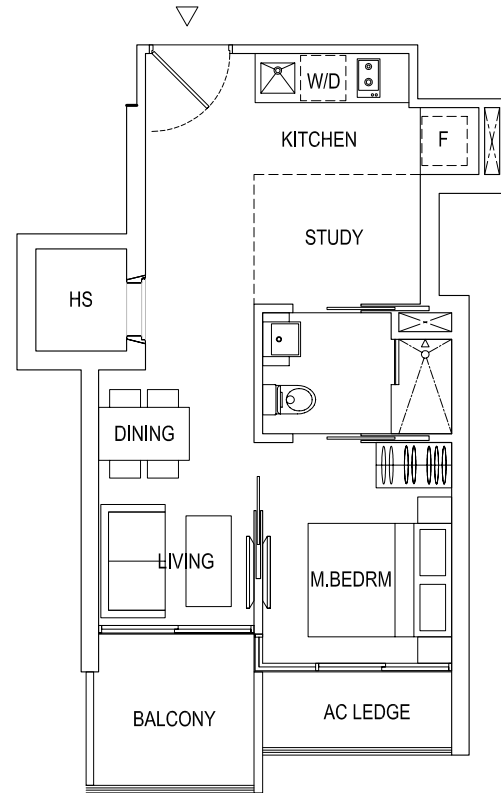

ROBINSON SUITES
RESIDENTIAL APARTMENTS

Type A2 - 1+1BR | 45 sq.m. / 484 sq.ft.

03 - # -03 # -03 - # -03 | inclusive of A/C Ledge & Balcony

ROBINSON SUITES
RESIDENTIAL APARTMENTS

Type A3 - 1+1BR | 46 sq.m. / 495 sq.ft.

-04 - # -04 # -04 - # -04 | inclusive of A/C Ledge & Balcony

ROBINSON SUITES
RESIDENTIAL APARTMENTS

Type B1 - 2BR | 56 sq.m. / 603 sq.ft.
-01 - # -01 # -01 - # 01 | inclusive of A/C Ledge & Balcony

ROBINSON SUITES
RESIDENTIAL APARTMENTS

Type A1 - 1+1BR | 47 sq.m. / 506 sq.ft.
-02 - # -02 # -02 - # -02 | inclusive of A/C Ledge & Balcony

ROBINSON SUITES

RESIDENTIAL APARTMENTS

Type B2 - 2BR | 57 sq.m. / 614 sq.ft.

-05 - # 05 # 05 - # -05 | inclusive of A/C Ledge & Balcony