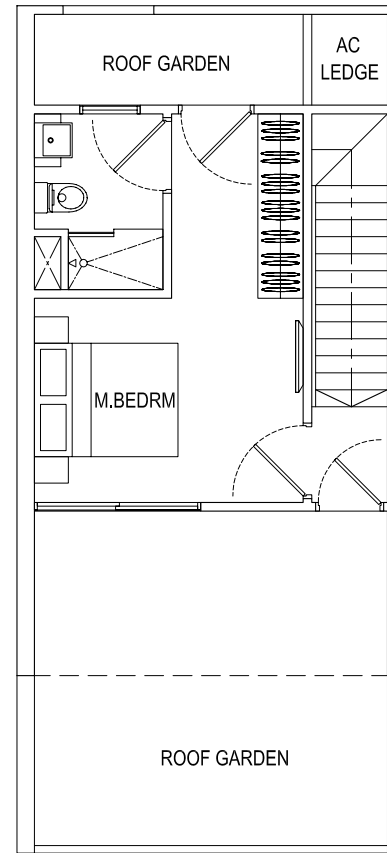

ROBINSON SUITES

RESIDENTIAL APARTMENTS

Type G1 - 2BR | 90 sq.m. / 969 sq.ft.

-01 | inclusive of A/C Ledge & Private Terrace

Type G2 - 2BR | 93 sq.m. / 1001 sq.ft.

-05 | inclusive of A/C Ledge & Private Terrace

ROBINSON SUITES

RESIDENTIAL APARTMENTS

LOWER STOREY

UPPER STOREY

Type PHA - 2BR | 131 sq.m. / 1410 sq.ft.

-01 | inclusive of A/C Ledge & Roof Garden

LOWER STOREY

Type PHB - 1+1BR | 102 sq.m. / 1098 sq.ft.

-02 | inclusive of A/C Ledge & Roof Garden

LOWER STOREY

UPPER STOREY

Type PHC - 1+1BR | 101 sq.m. / 1087 sq.ft.

-03 | inclusive of A/C Ledge & Roof Garden

LOWER STOREY

UPPER STOREY

Type PHD - 1+1BR | 101 sq.m. / 1087 sq.ft.