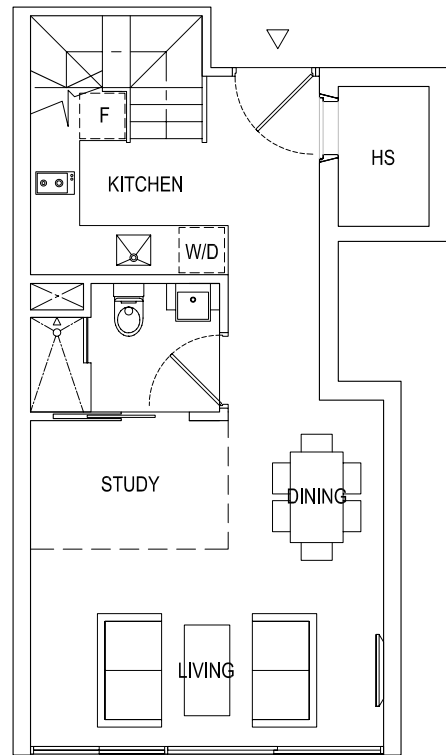

ROBINSON SUITES

RESIDENTIAL APARTMENTS

Type G1 - 2BR | 90 sq.m. / 969 sq.ft.

-01 | inclusive of A/C Ledge & Private Terrace

Type G2 - 2BR | 93 sq.m. / 1001 sq.ft.

-05 | inclusive of A/C Ledge & Private Terrace

ROBINSON SUITES

RESIDENTIAL APARTMENTS

LOWER STOREY

UPPER STOREY

Type PHA - 2BR | 131 sq.m. / 1410 sq.ft.

-01 | inclusive of A/C Ledge & Roof Garden

LOWER STOREY

Type PHB - 1+1BR | 102 sq.m. / 1098 sq.ft.

-02 | inclusive of A/C Ledge & Roof Garden

LOWER STOREY

UPPER STOREY

Type PHC - 1+1BR | 101 sq.m. / 1087 sq.ft.

-03 | inclusive of A/C Ledge & Roof Garden

LOWER STOREY

UPPER STOREY

Type PHD - 1+1BR | 101 sq.m. / 1087 sq.ft.