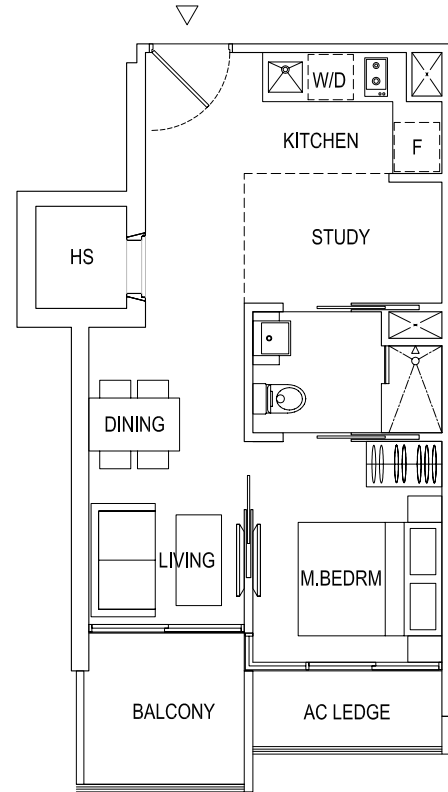

ROBINSON SUITES
RESIDENTIAL APARTMENTS

Type A2 - 1+1BR | 45 sq.m. / 484 sq.ft.

03 - # -03 # -03 - # -03 | inclusive of A/C Ledge & Balcony

ROBINSON SUITES
RESIDENTIAL APARTMENTS

Type A3 - 1+1BR | 46 sq.m. / 495 sq.ft.

-04 - # -04 # -04 - # -04 | inclusive of A/C Ledge & Balcony

ROBINSON SUITES
RESIDENTIAL APARTMENTS

Type B1 - 2BR | 56 sq.m. / 603 sq.ft.
-01 - # -01 # -01 - # 01 | inclusive of A/C Ledge & Balcony

ROBINSON SUITES
RESIDENTIAL APARTMENTS

Type A1 - 1+1BR | 47 sq.m. / 506 sq.ft.
-02 - # -02 # -02 - # -02 | inclusive of A/C Ledge & Balcony

ROBINSON SUITES

RESIDENTIAL APARTMENTS

Type B2 - 2BR | 57 sq.m. / 614 sq.ft.

-05 - # 05 # 05 - # -05 | inclusive of A/C Ledge & Balcony