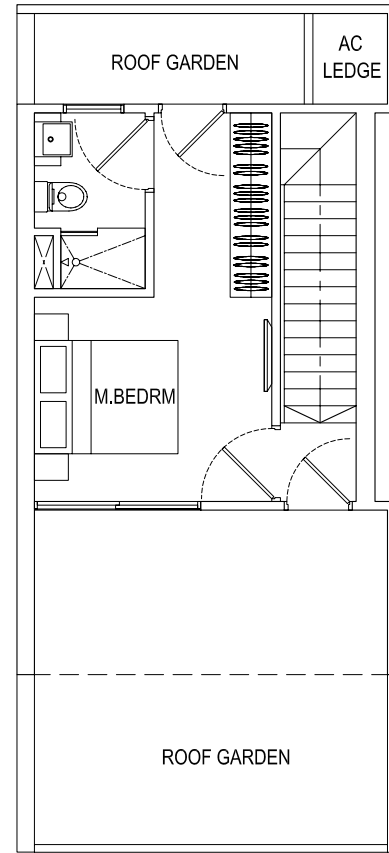

ROBINSON SUITES

RESIDENTIAL APARTMENTS

LOWER STOREY

UPPER STOREY

Type PHA - 2BR | 131 sq.m. / 1410 sq.ft.

-01 | inclusive of A/C Ledge & Roof Garden

LOWER STOREY

Type PHB - 1+1BR | 102 sq.m. / 1098 sq.ft.

-02 | inclusive of A/C Ledge & Roof Garden

LOWER STOREY

UPPER STOREY

Type PHC - 1+1BR | 101 sq.m. / 1087 sq.ft.

-03 | inclusive of A/C Ledge & Roof Garden

LOWER STOREY

UPPER STOREY

Type PHD - 1+1BR | 101 sq.m. / 1087 sq.ft.

-04 | inclusive of A/C Ledge & Roof Garden

ROBINSON SUITES

RESIDENTIAL APARTMENTS

LOWER STOREY

UPPER STOREY

Type PHE - 2BR | 125 sq.m. / 1346 sq.ft.

-05 | inclusive of A/C Ledge & Roof Garden