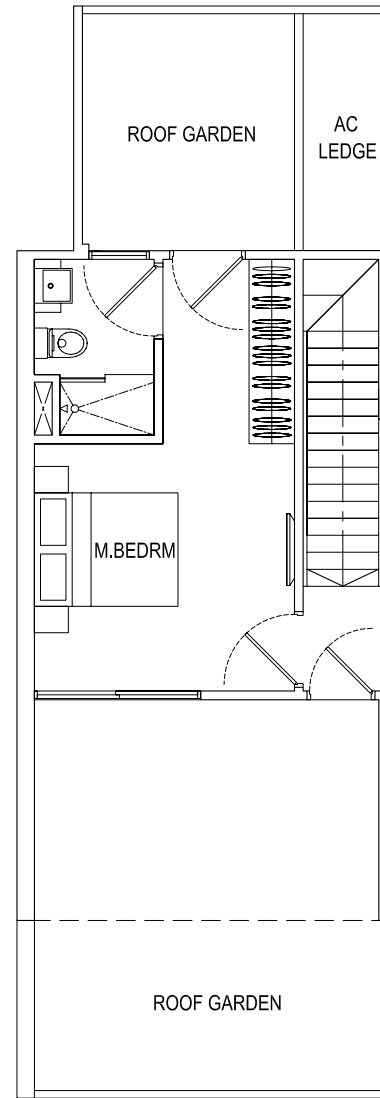

ROBINSON SUITES

RESIDENTIAL APARTMENTS

LOWER STOREY

UPPER STOREY

Type PHA - 2BR | 131 sq.m. / 1410 sq.ft.

-01 | inclusive of A/C Ledge & Roof Garden

LOWER STOREY

Type PHB - 1+1BR | 102 sq.m. / 1098 sq.ft.

-02 | inclusive of A/C Ledge & Roof Garden

LOWER STOREY

UPPER STOREY

Type PHC - 1+1BR | 101 sq.m. / 1087 sq.ft.

-03 | inclusive of A/C Ledge & Roof Garden

LOWER STOREY

UPPER STOREY

Type PHD - 1+1BR | 101 sq.m. / 1087 sq.ft.

-04 | inclusive of A/C Ledge & Roof Garden

ROBINSON SUITES

RESIDENTIAL APARTMENTS

LOWER STOREY

UPPER STOREY

Type PHE - 2BR | 125 sq.m. / 1346 sq.ft.

-05 | inclusive of A/C Ledge & Roof Garden